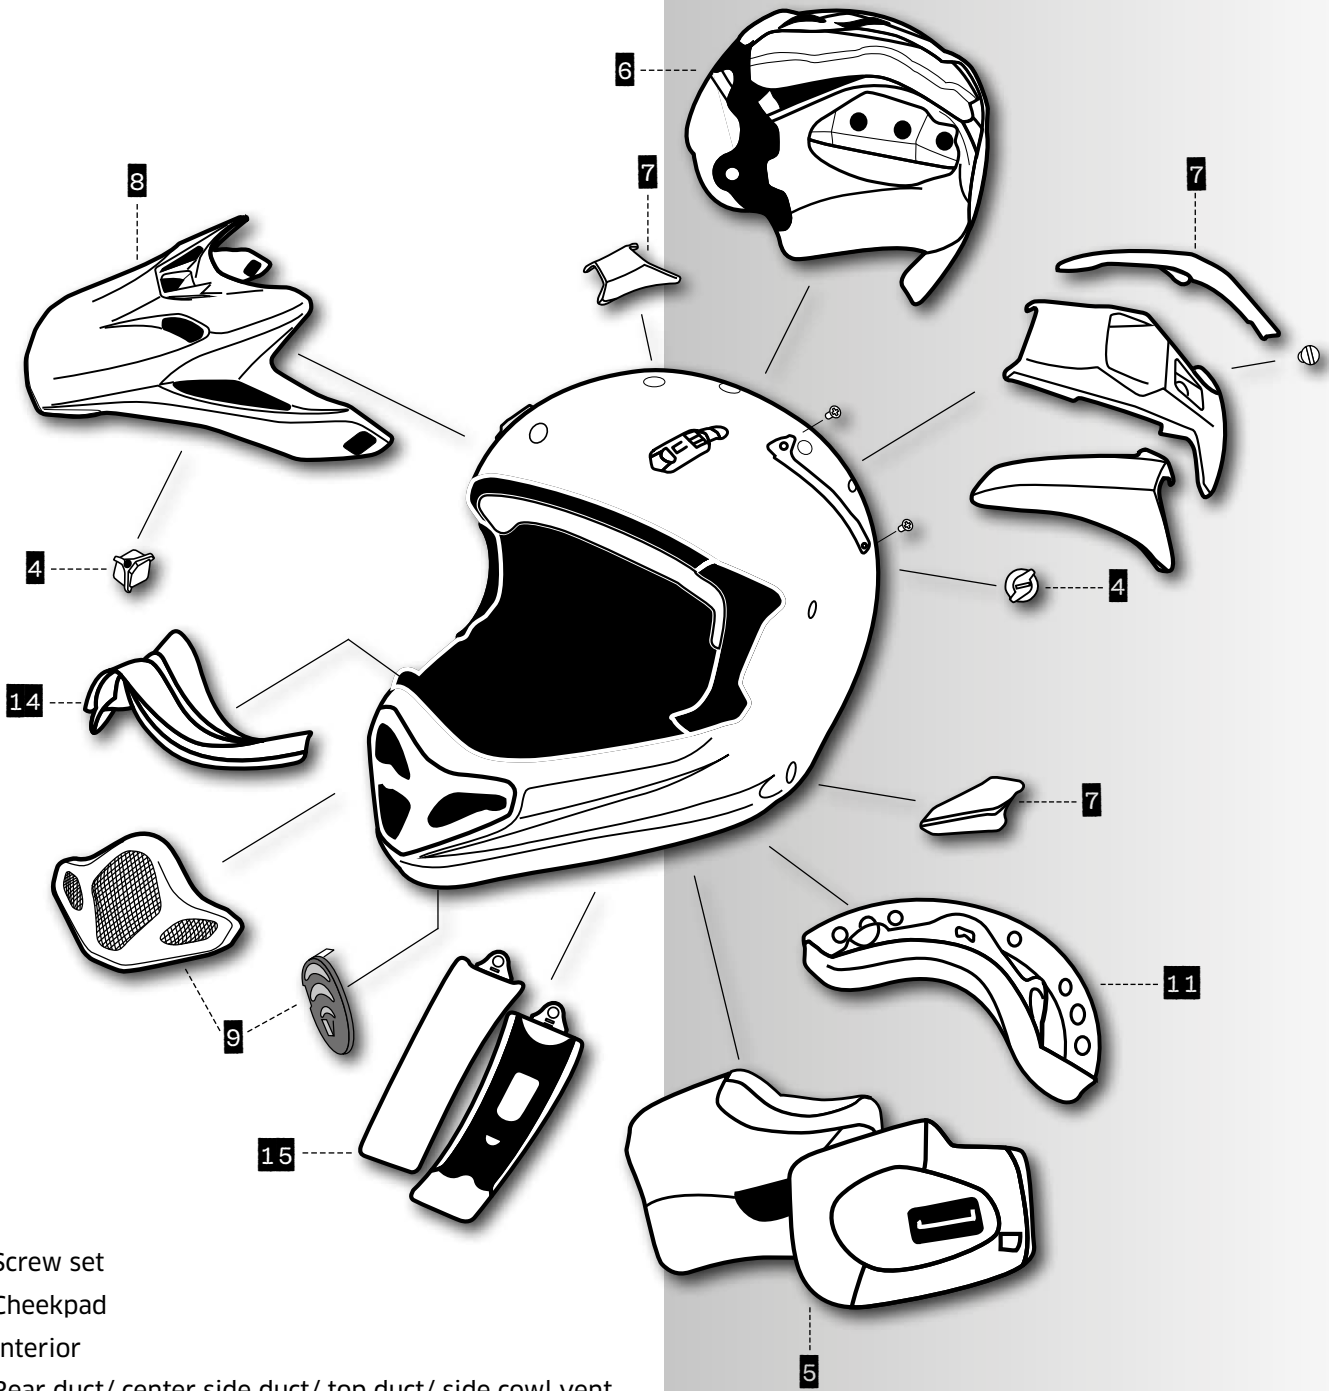

CHAPTER 4

- **4** Screw set
- **5** Cheekpad
- **6** Interior
- **7** Rear duct/ center side duct/ top duct/ side cowl vent
- **8** Peak
- **9** Chinvent
- **11** Neck roll
- **14** Nose/ breath deflector
- **15** Chin strap cover

PRIORITY FOR PROTECTION