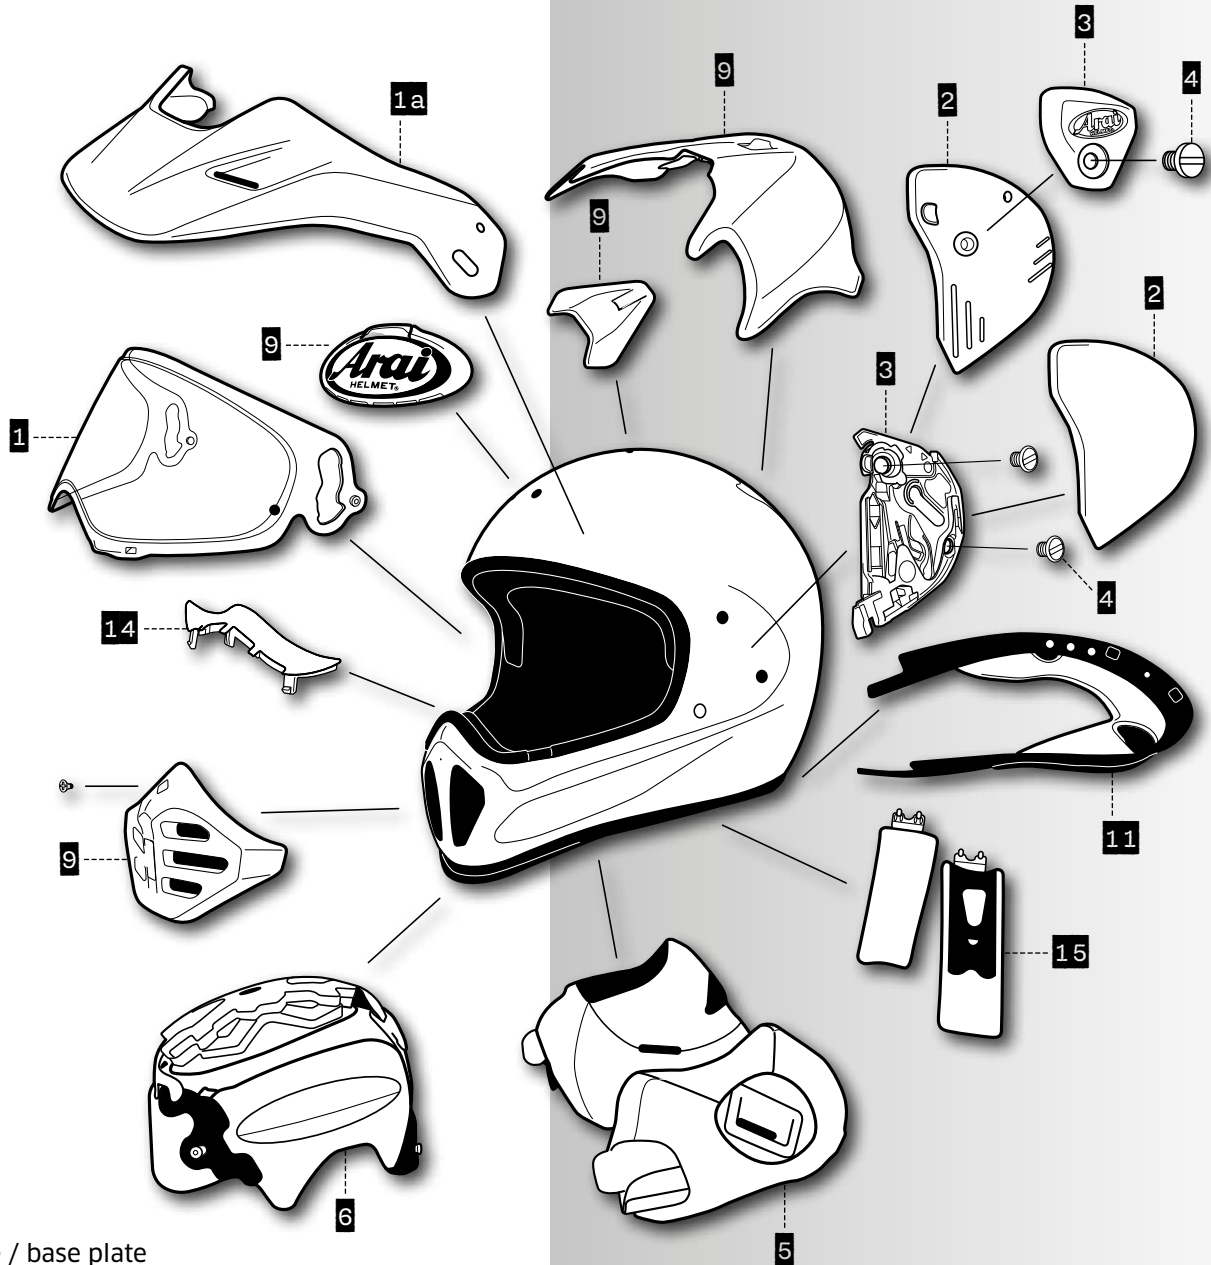

CHAPTER 2

- **1** Shield
- **1a** Peak
- **2** Holder
- **3** Peak plate / base plate
- **4** Screwset
- **5** Cheekpad
- **6** Interior
- **9** Ventilation ducts
- **11** Neckroll
- **14** Breath Deflector
- **15** Chin strap cover

PRIORITY FOR PROTECTION