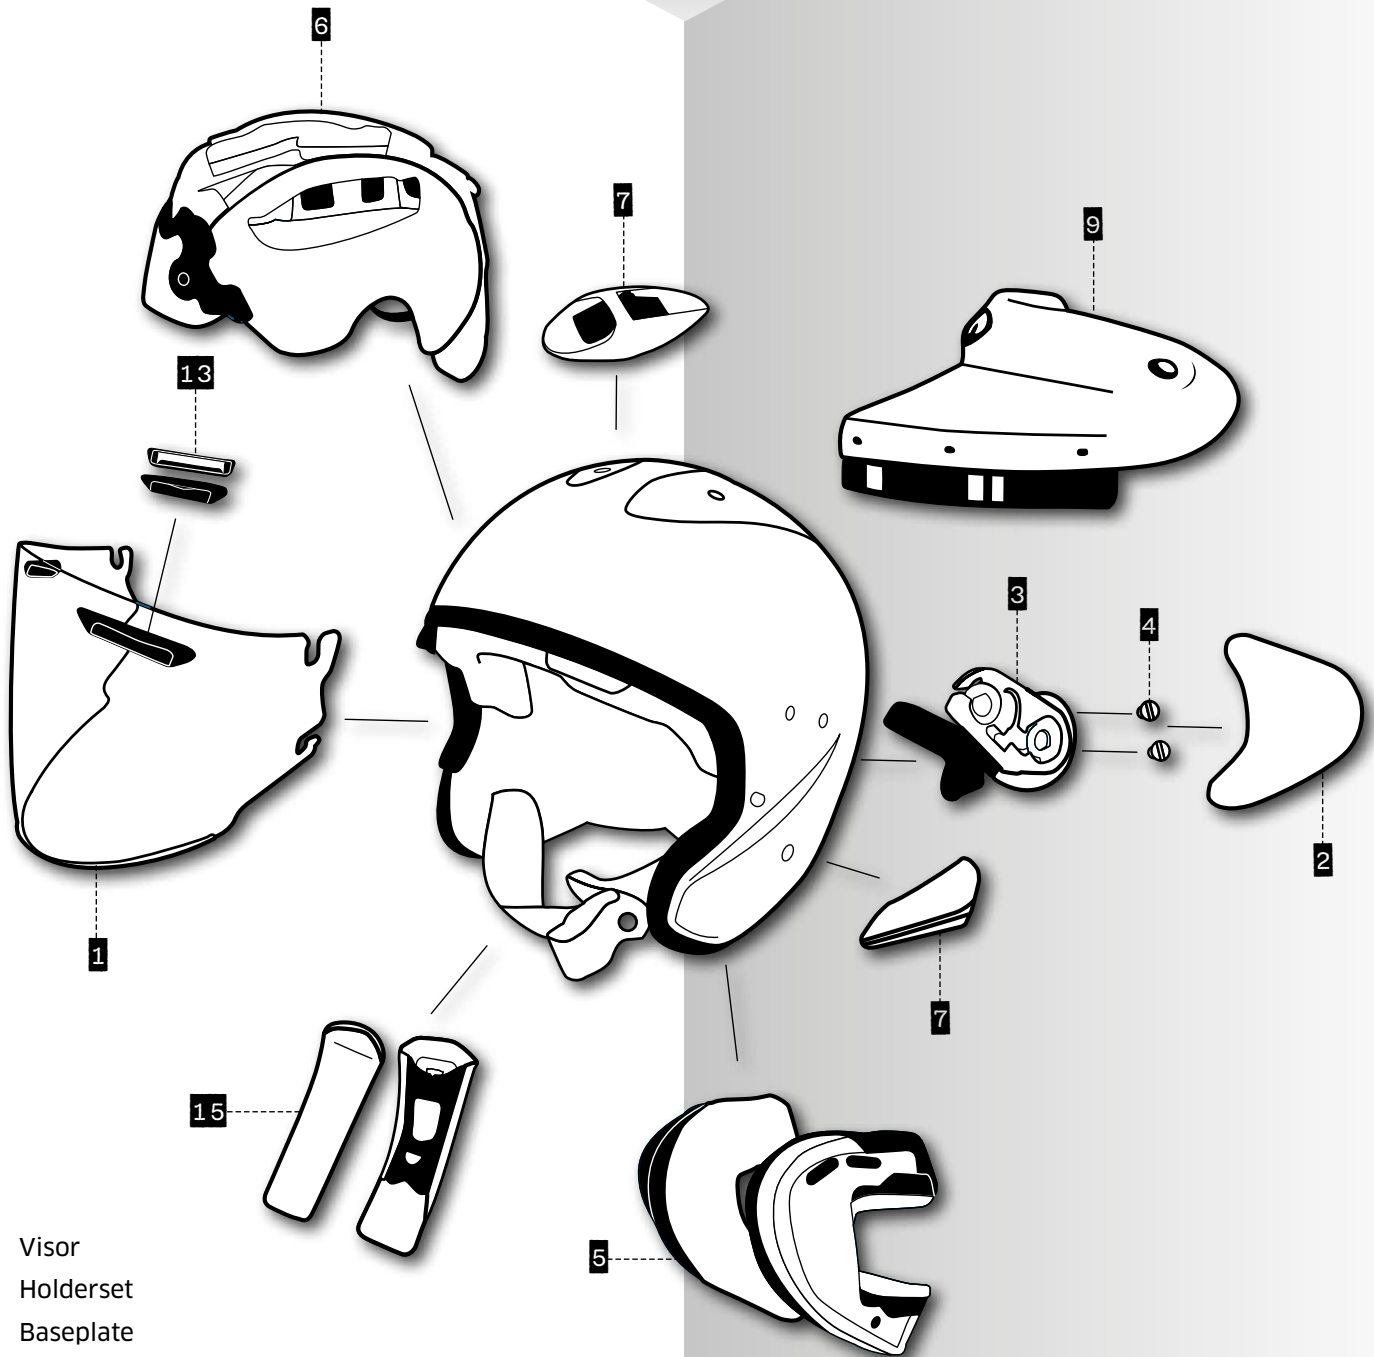

CHAPTER 3

- 1 Visor
- 2 Holderset
- 3 Baseplate
- 4 Screwset
- 5 Earcup
- 6 Interior
- 7 Ventilation ducts
- 9 Peak
- 13 Brow vents
- 15 Chin Strap Cove

PRIORITY FOR PROTECTION