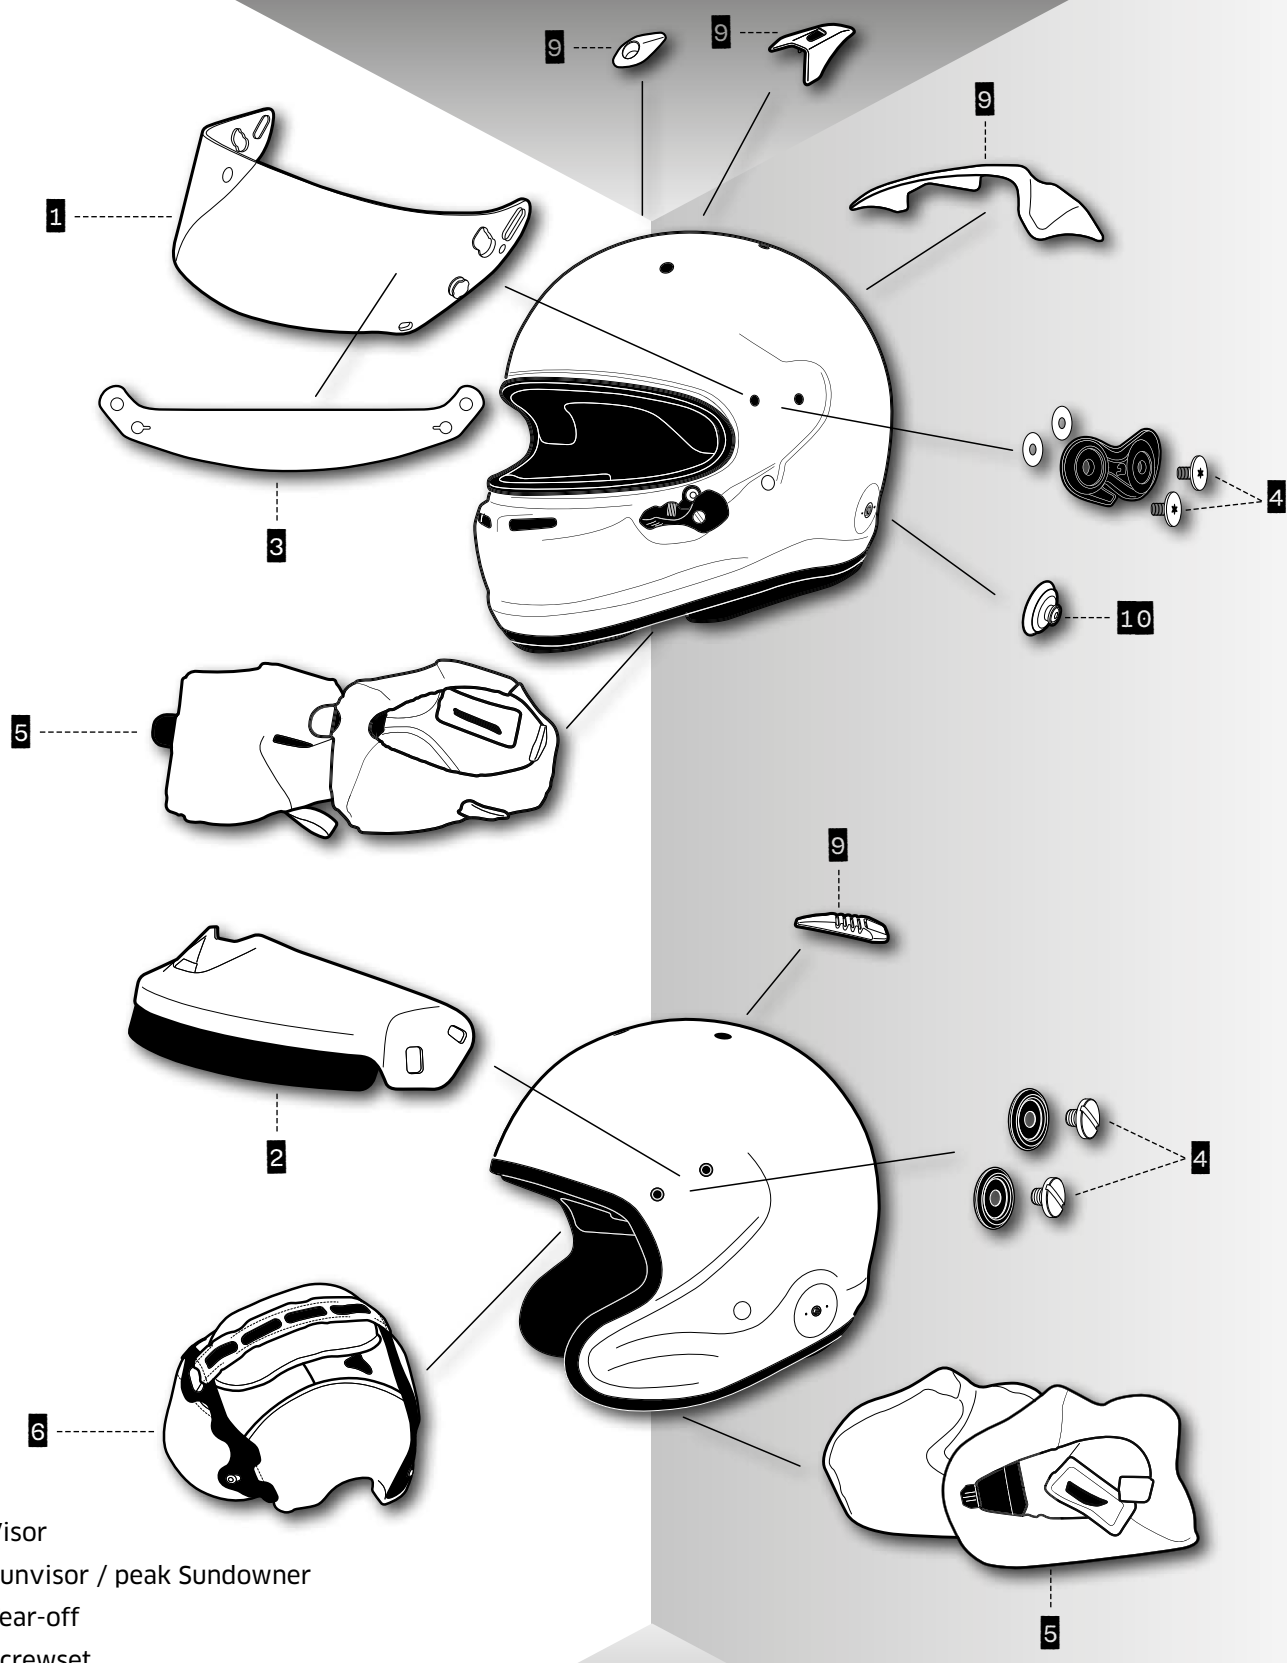

**OPEN FACE  
CAR HELMETS**

**OPEN FACE CAR HELMETS**

GP-J3 .....	p. 11
-------------	-------

Visor (Shield) Application .....	p. 12
Optional Cheekpads .....	p. 13
Optional Interior Liners .....	p. 14

**NOTE:** Check availability of parts for older or discontinued models with your importer.

# EXPLODED VIEW CAR RACE HELMETS

- 1** Visor
- 2** Sunvisor / peak Sundowner
- 3** Tear-off
- 4** Screwset
- 5** Cheekpad
- 6** Interior
- 9** Ventilation ducts / PED set
- 10** FHR studs

**PRIORITY FOR PROTECTION**